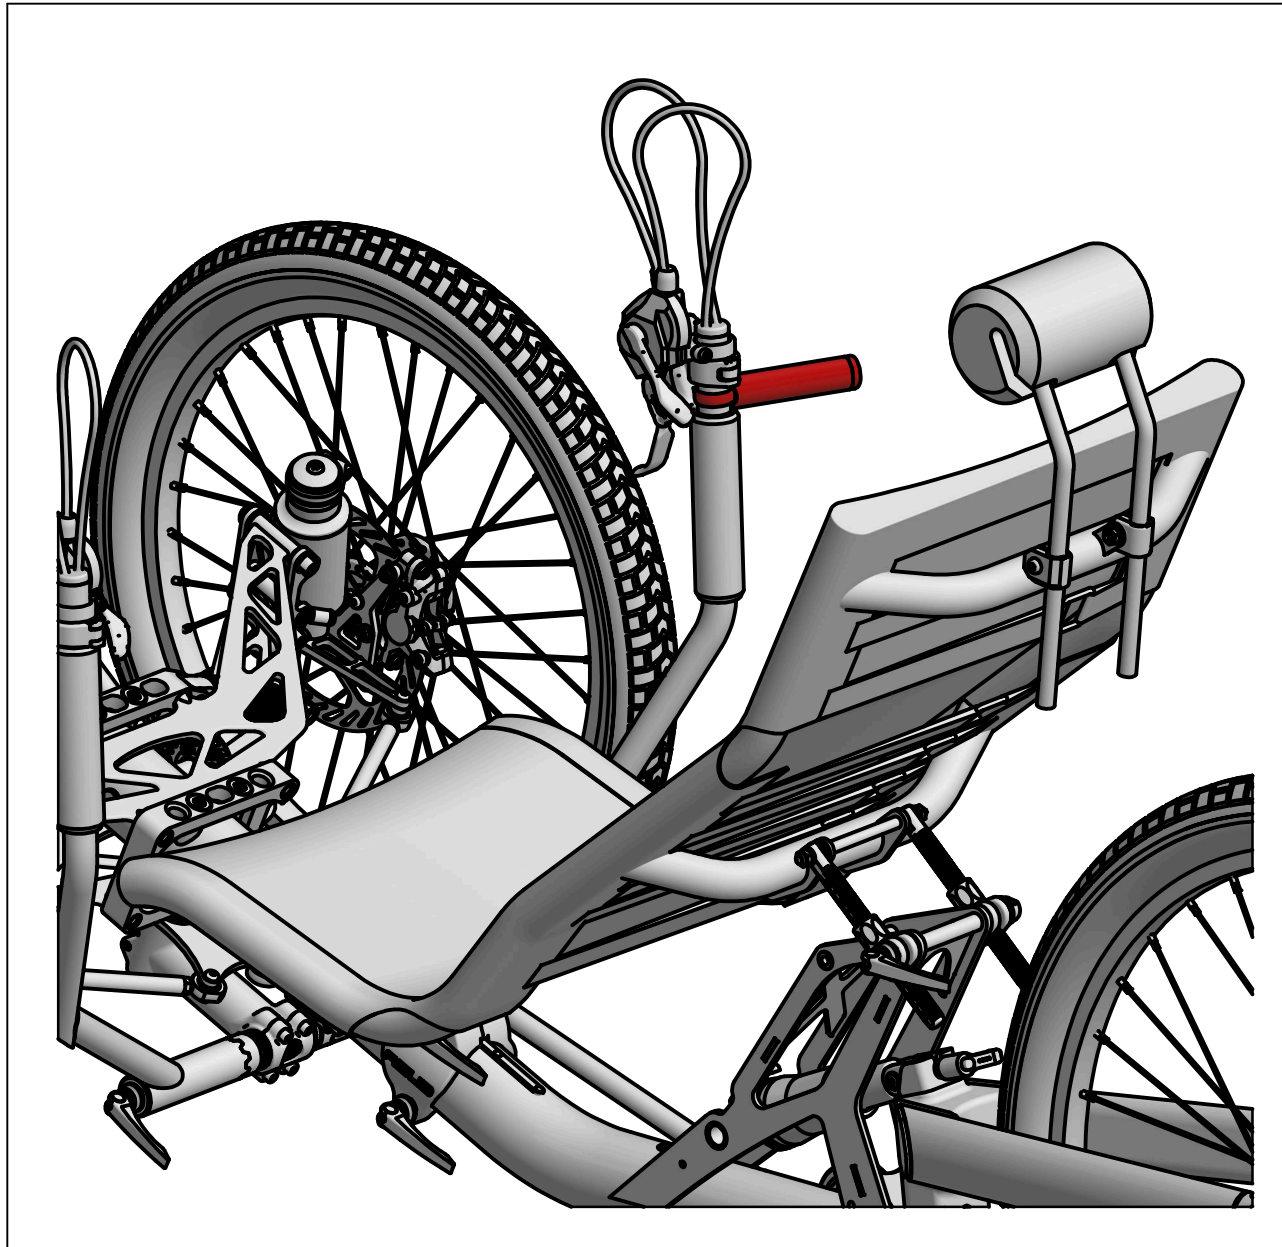

ACCESSORIES HOLDER

BILL OF MATERIAL		
ITEM	DESCRIPTION	QTY
1	CLAMP	1
2	HOLDER	1
3	PLUG	1

MAX. LOAD 250g/8.80Z.

OVERLOADING MAY DAMAGE THE HOLDER AND YOUR DEVICE!