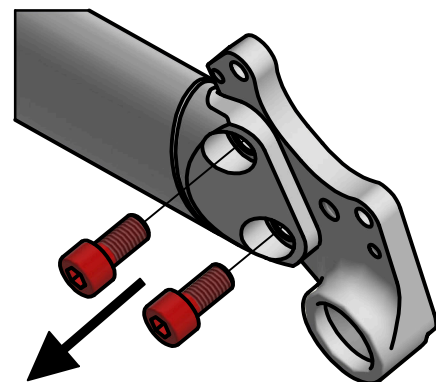

## TOOLS:

Medium strength  
thread locker  
(blue Loctite)  
APPLY TO ALL SCREWS!

BILL OF MATERIAL		
ITEM	DESCRIPTION	QTY
1	COUPLING ADAPTER	1
2	ROLLER WASHER	4 OR 6
3	SCREW M8 x 40	2
		
4	WASHER M8	2
5	SCREW M10 x 25	1
6	WASHER M10	1
7	SELF-LOCKING NUT M10	1
8	TOOTHED LOCK WASHER M10	1
		
9	BURLEY ADAPTER (NOT INCLUDED)	1

1

DROPOUT 135 mm

DROPOUT X 12

2 DROPOUT 135 mm

3 DROPOUT X-12

4 BURLEY ADAPTER