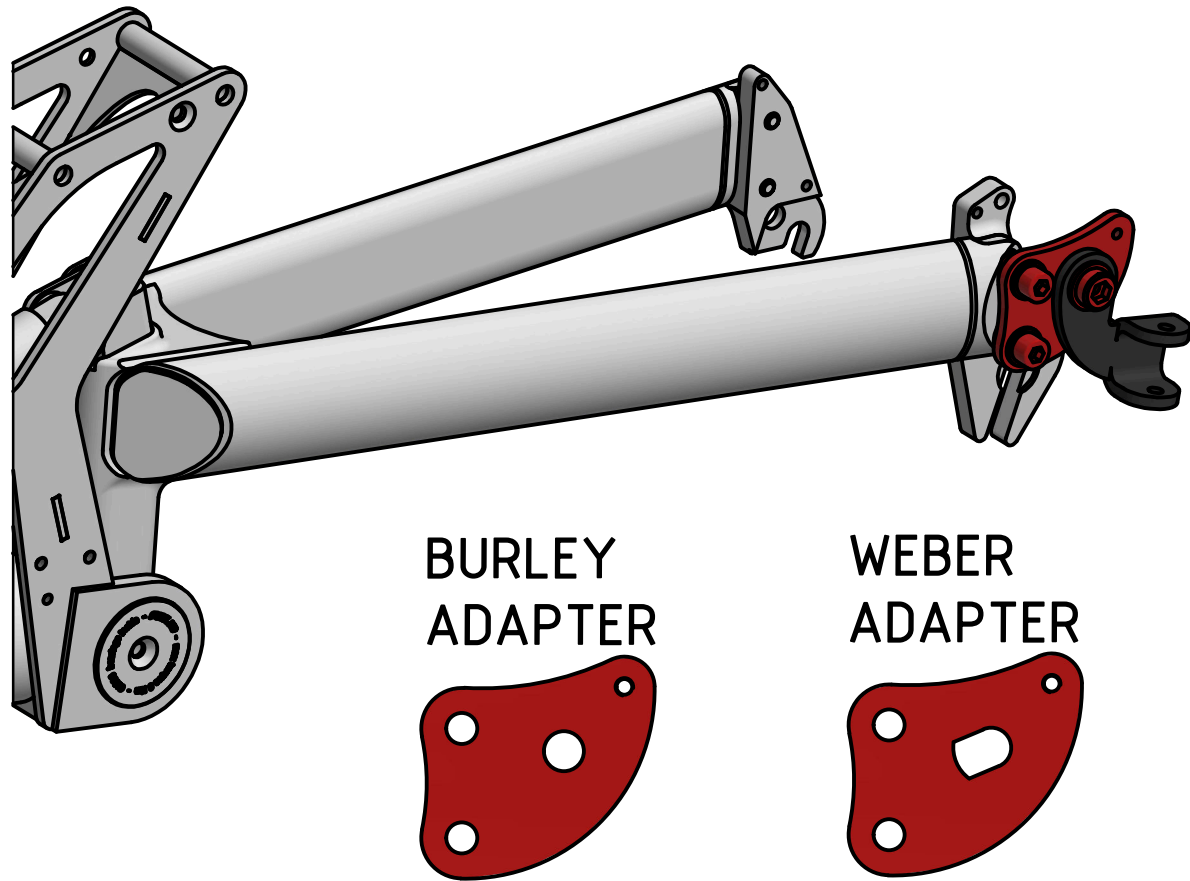

# TRIKE - TRAILER COUPLING ADAPTER

## TOOLS:

Medium strength  
thread locker  
(blue Loctite)  
APPLY TO ALL SCREWS!

BILL OF MATERIAL		
ITEM	DESCRIPTION	QTY
1	COUPLING ADAPTER	1
2	ROLLER WASHER	4 OR 6
3	SCREW M8 x 40	2
		
4	WASHER M8	2
5	SCREW M10 x 25	1
6	WASHER M10	1
7	SELF-LOCKING NUT M10	1
8	TOOTHED LOCK WASHER M10	1
		
9	BURLEY ADAPTER (NOT INCLUDED)	1

1

DROPOUT 135 mm

DROPOUT X 12

2 DROPOUT 135 mm

3 DROPOUT X-12

4 BURLEY ADAPTER