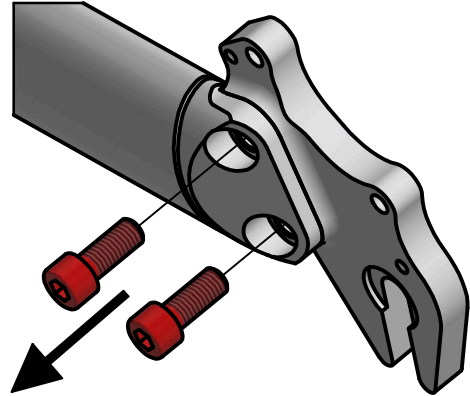

## TOOLS:

Medium strength  
thread locker  
(blue Loctite)  
APPLY TO ALL SCREWS!

BILL OF MATERIAL		
ITEM	DESCRIPTION	QTY
1	COUPLING ADAPTER	1
2	ROLLER WASHER	4 OR 6
3	SCREW M8 x 40	2
		
4	WASHER M8	2
5	SCREW M10 x 25	1
6	WASHER M10	1
7	SELF-LOCKING NUT M10	1
8	TOOTHED LOCK WASHER M10	1
		
9	BURLEY ADAPTER (NOT INCLUDED)	1

1

DROPOUT 135 mm

DROPOUT X 12

2 DROPOUT 135 mm

3 DROPOUT X-12

4 BURLEY ADAPTER