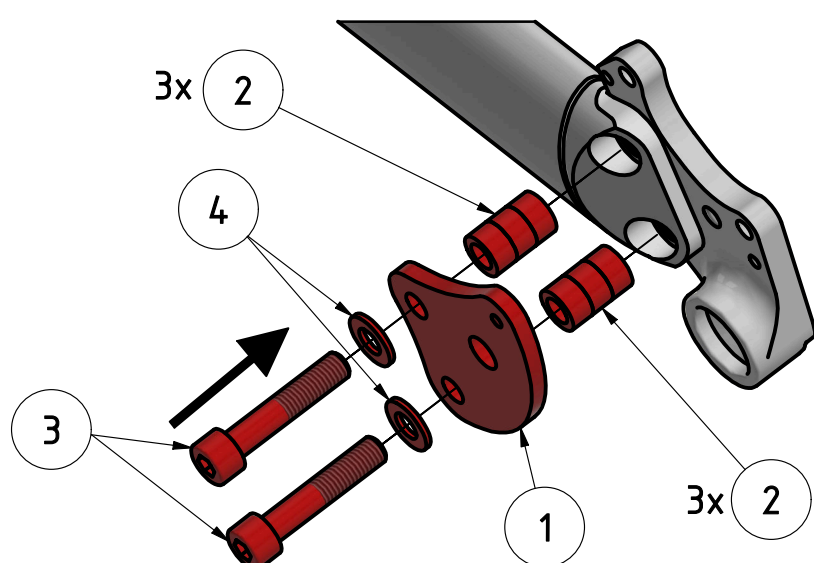

## TOOLS:

Medium strength  
thread locker  
(blue Loctite)  
APPLY TO ALL SCREWS!

BILL OF MATERIAL		
ITEM	DESCRIPTION	QTY
1	COUPLING ADAPTER	1
2	ROLLER WASHER	4 OR 6
3	SCREW M8 x 40	2
		
4	WASHER M8	2
5	SCREW M10 x 25	1
6	WASHER M10	1
7	SELF-LOCKING NUT M10	1
8	TOOTHED LOCK WASHER M10	1
		
9	BURLEY ADAPTER (NOT INCLUDED)	1

1

DROPOUT 135 mm

DROPOUT X 12

2 DROPOUT 135 mm

3 DROPOUT X-12

4 BURLEY ADAPTER