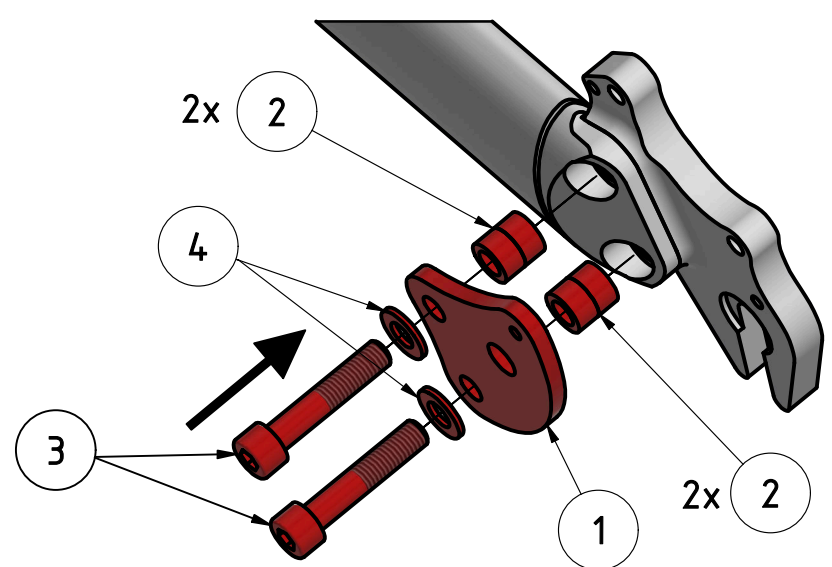

## TOOLS:

Medium strength  
thread locker  
(blue Loctite)  
APPLY TO ALL SCREWS!

BILL OF MATERIAL		
ITEM	DESCRIPTION	QTY
1	COUPLING ADAPTER	1
2	ROLLER WASHER	4 OR 6
3	SCREW M8 x 40	2
		
4	WASHER M8	2
5	SCREW M10 x 25	1
6	WASHER M10	1
7	SELF-LOCKING NUT M10	1
8	TOOTHED LOCK WASHER M10	1
		
9	BURLEY ADAPTER (NOT INCLUDED)	1

1

DROPOUT 135 mm

DROPOUT X 12

2 DROPOUT 135 mm

3 DROPOUT X-12

4 BURLEY ADAPTER