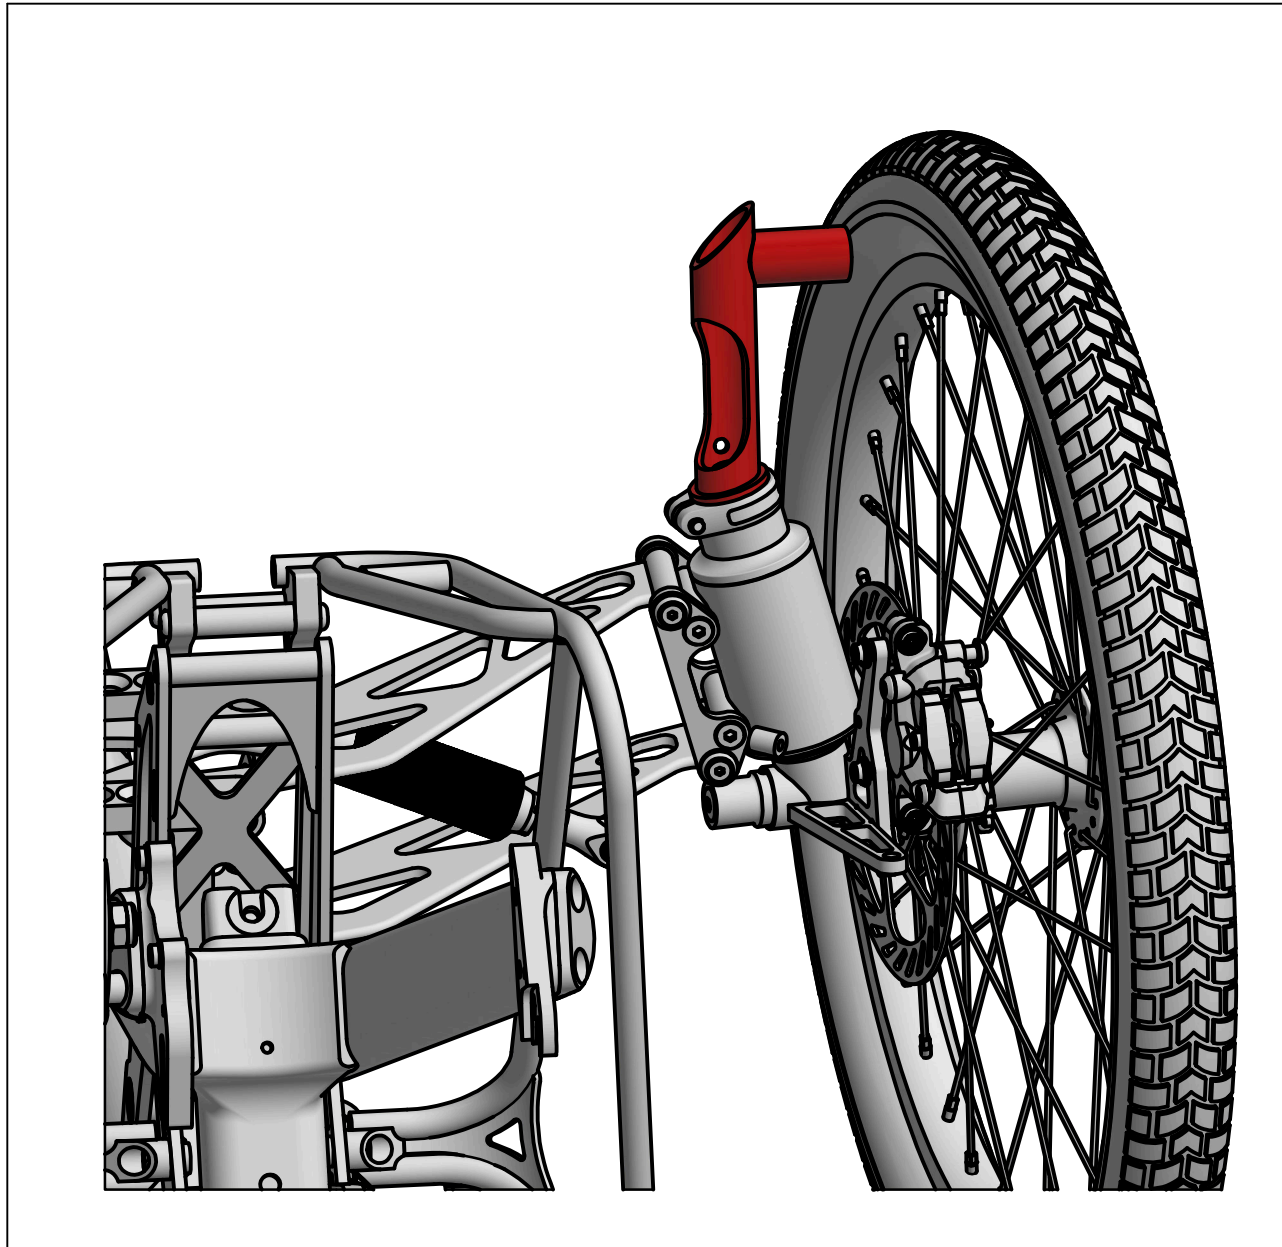

TRIKE - MULTI MOUNT

BILL OF MATERIAL		
ITEM	DESCRIPTION	QTY
1	MULTI MOUNT	1
2	SCREW M6 x 35	1

TOOLS: