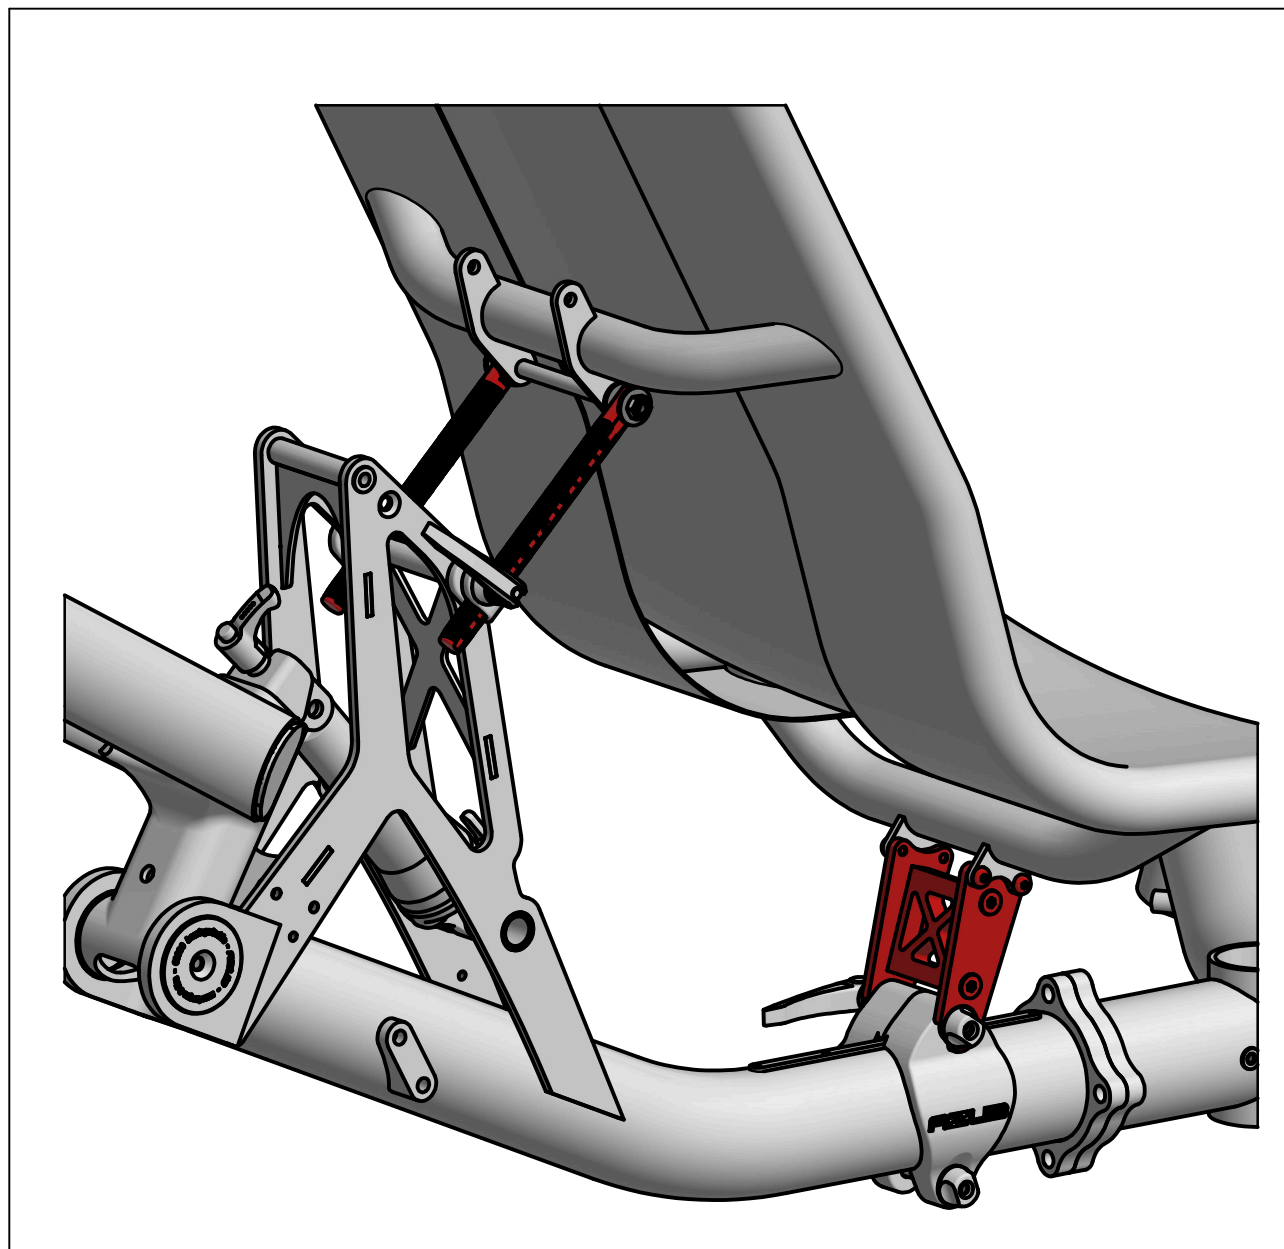

TRIKE - HIGH SEAT ADAPTER

BILL OF MATERIAL		
ITEM	DESCRIPTION	QTY
1	LONG BRACKET - LEFT	1
2	LONG BRACKET - RIGHT	1
3	MIDDLE PART	1
4	SCREW M6 x 16 	4
5	SCREW M5 x 8 	4
6	LONG SEAT STAYS 225 mm	2

TOOLS: