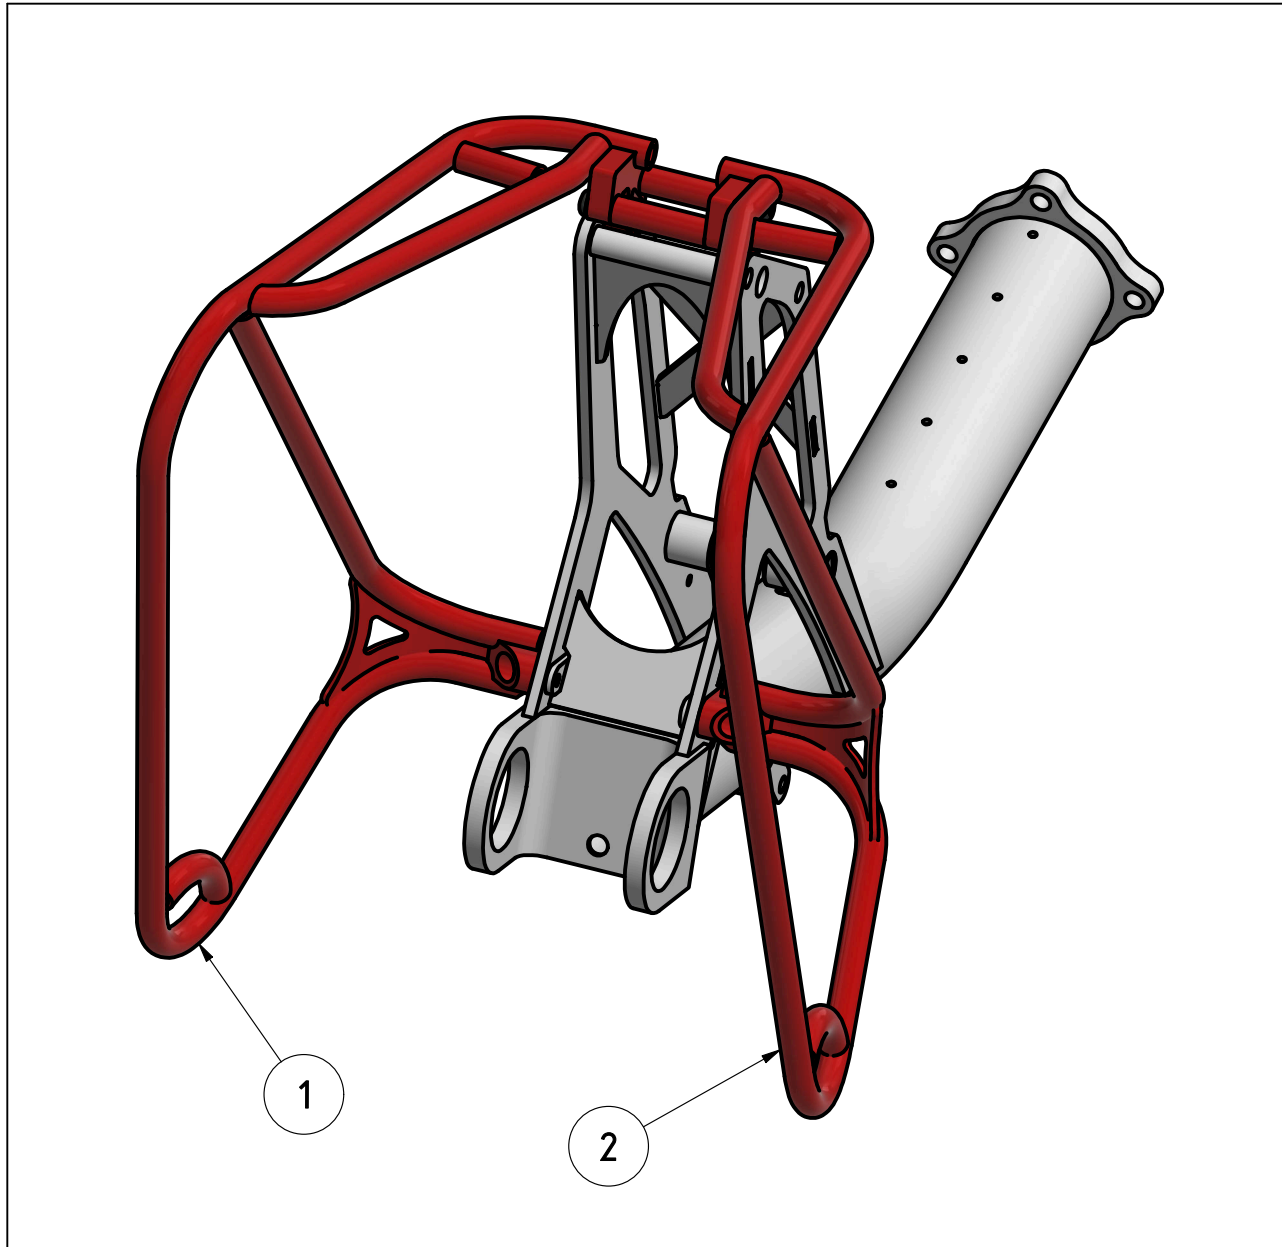

TRIKE - MID SIZE CARRIER

BILL OF MATERIAL		
ITEM	DESCRIPTION	QTY
1	LEFT SIDE	1
2	RIGHT SIDE	1
3	CONNECTING NUTS	2
4	SCREW M6 x 20 	4
5	SCREW M6 x 16 	2
6	SCREW M6 x 12 	4
7	WASHER M6 SCHNORR	4

TOOLS: