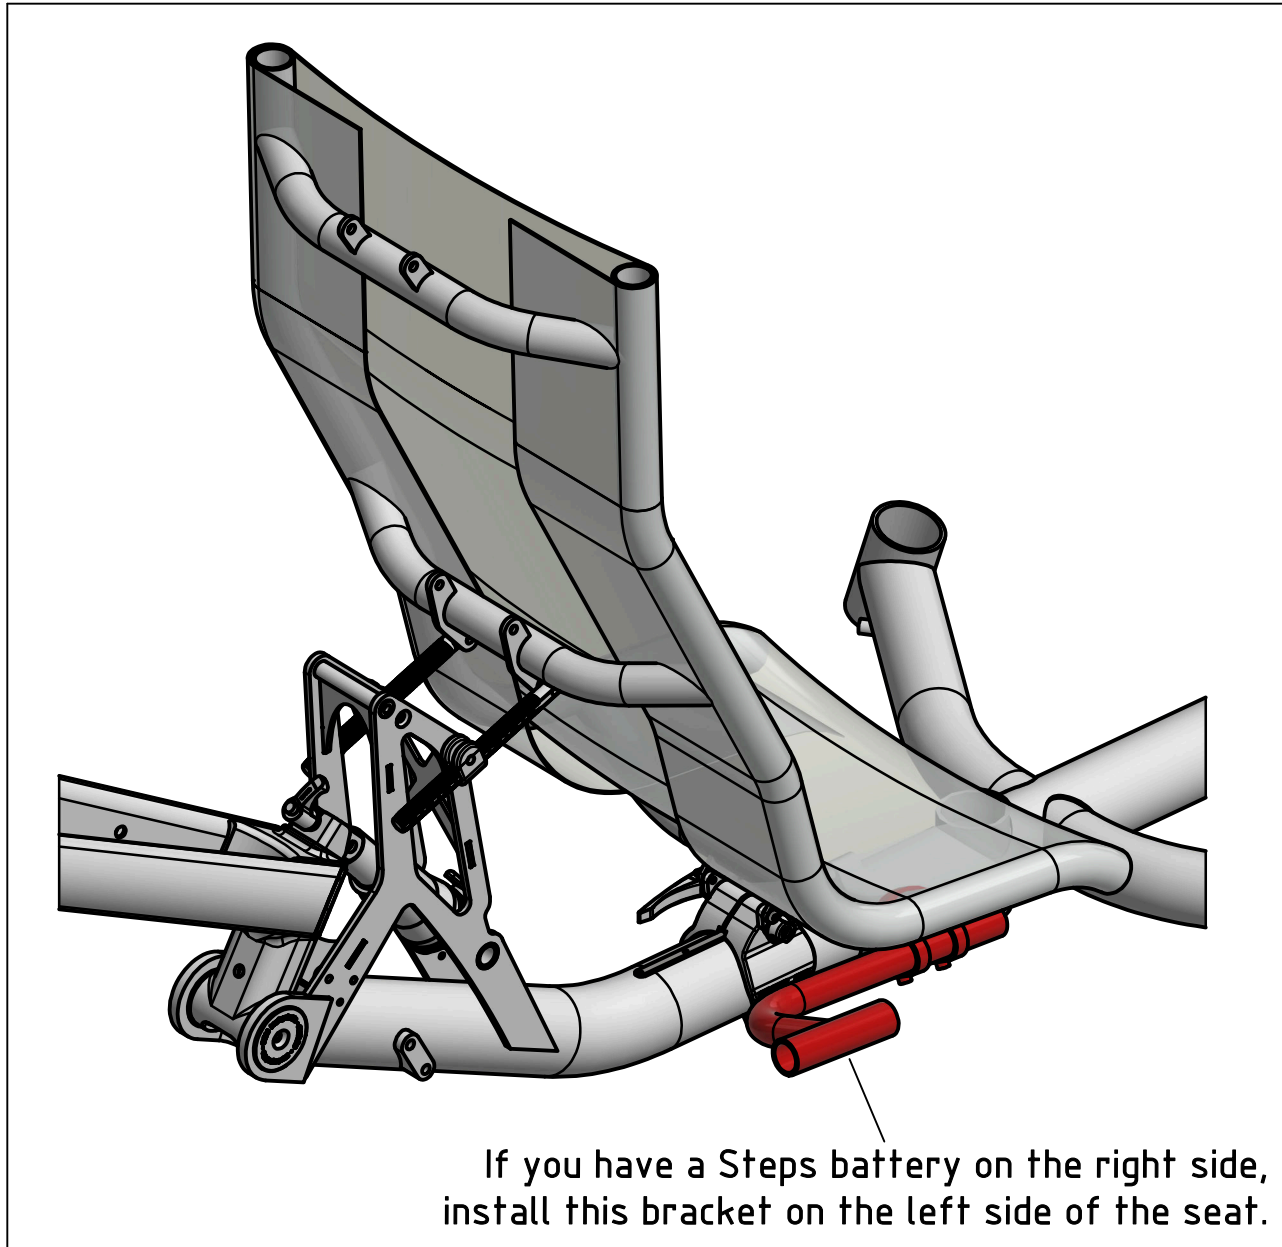

TRIKE - HANDLEBAR BAG BRACKET

BILL OF MATERIAL		
ITEM	DESCRIPTION	QTY
1	BRACKET	1
2	SEAT CLAMP A	1
3	SEAT CLAMP B	1
4	BRACKET CLAMP	2
5	SCREW M5 x 50	2

TOOLS: