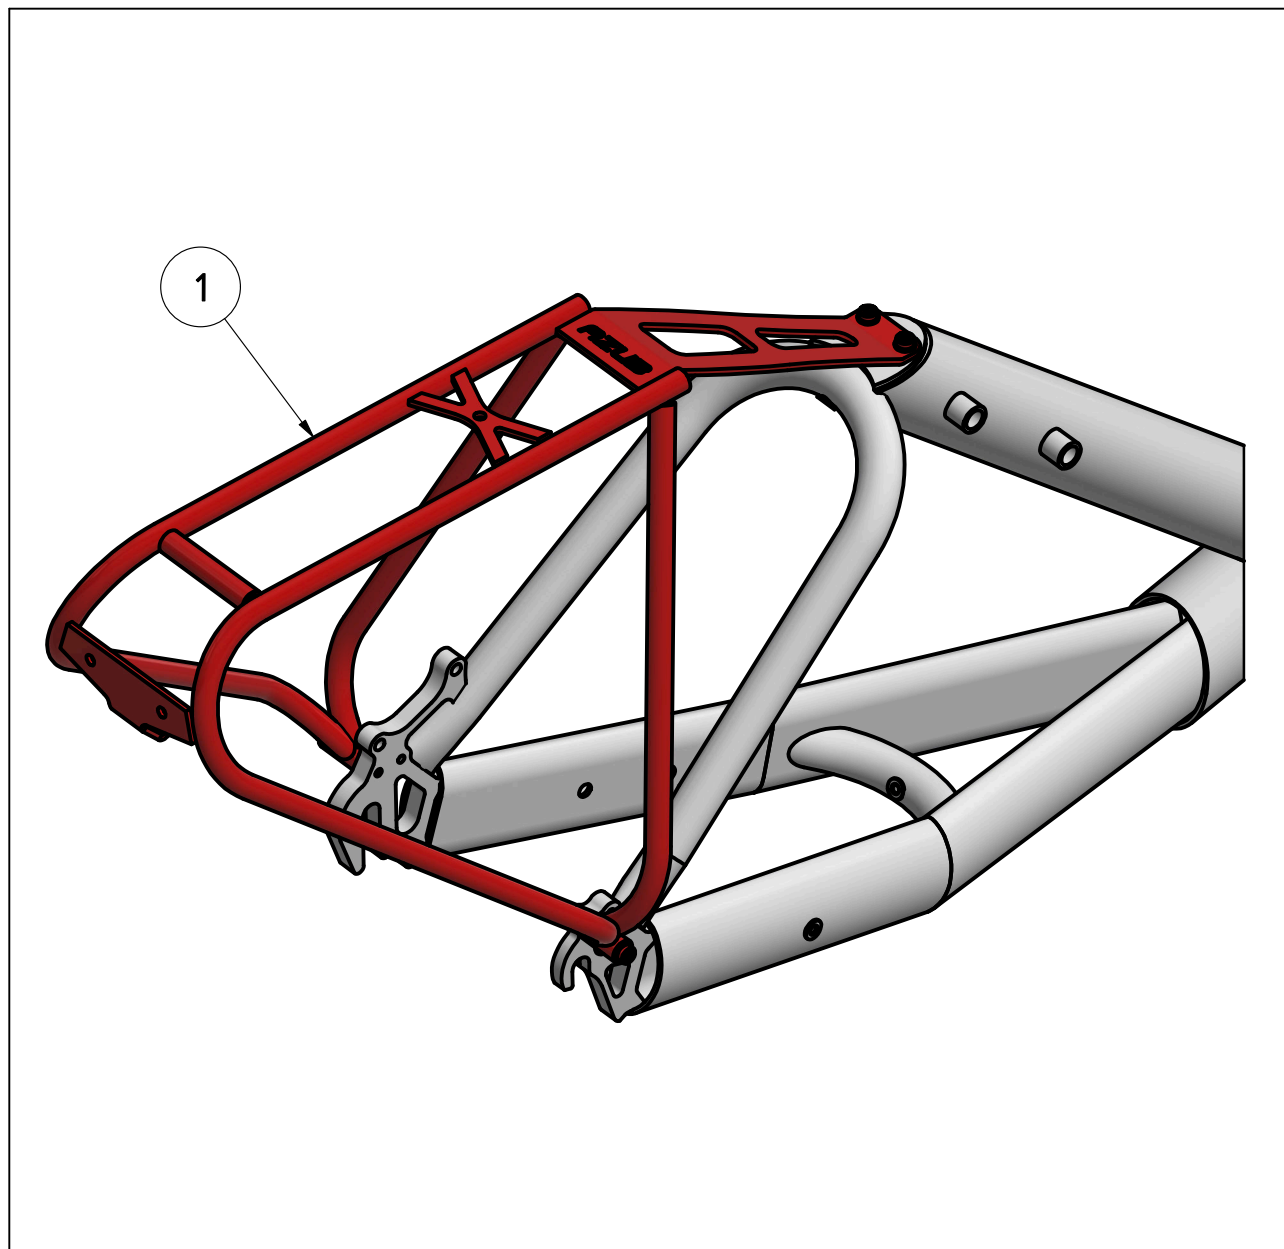

TRIKE - BASIC CARRIER

BILL OF MATERIAL		
ITEM	DESCRIPTION	QTY
1	BASIC CARRIER	1
2	SCREW M5 x 16 	2
3	SCREW M5 x 35 	2
4	WASHER M5	4

TOOLS: